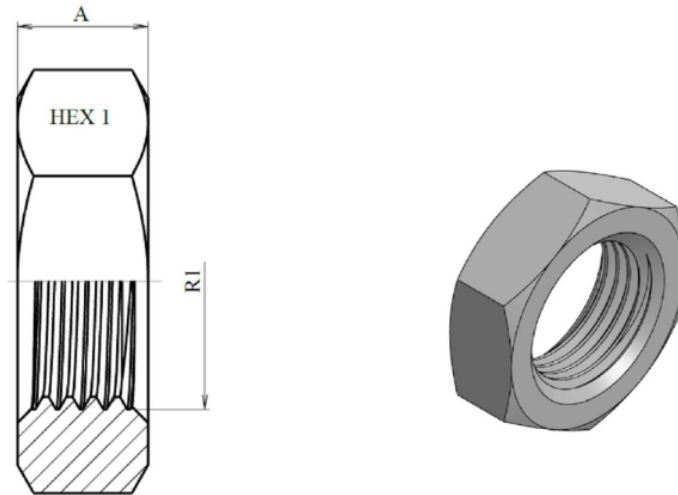

BSP rögzítőanya

BSP nut for bulkhead adaptor

R1	HEX 1	A
1/8" BSP	14	5
1/4" BSP	19	6
3/8" BSP	22	7
1/2" BSP	27	8
3/4" BSP	32	9
1" BSP	41	10
1" 1/4 BSP	50	13
1" 1/2 BSP	55	15